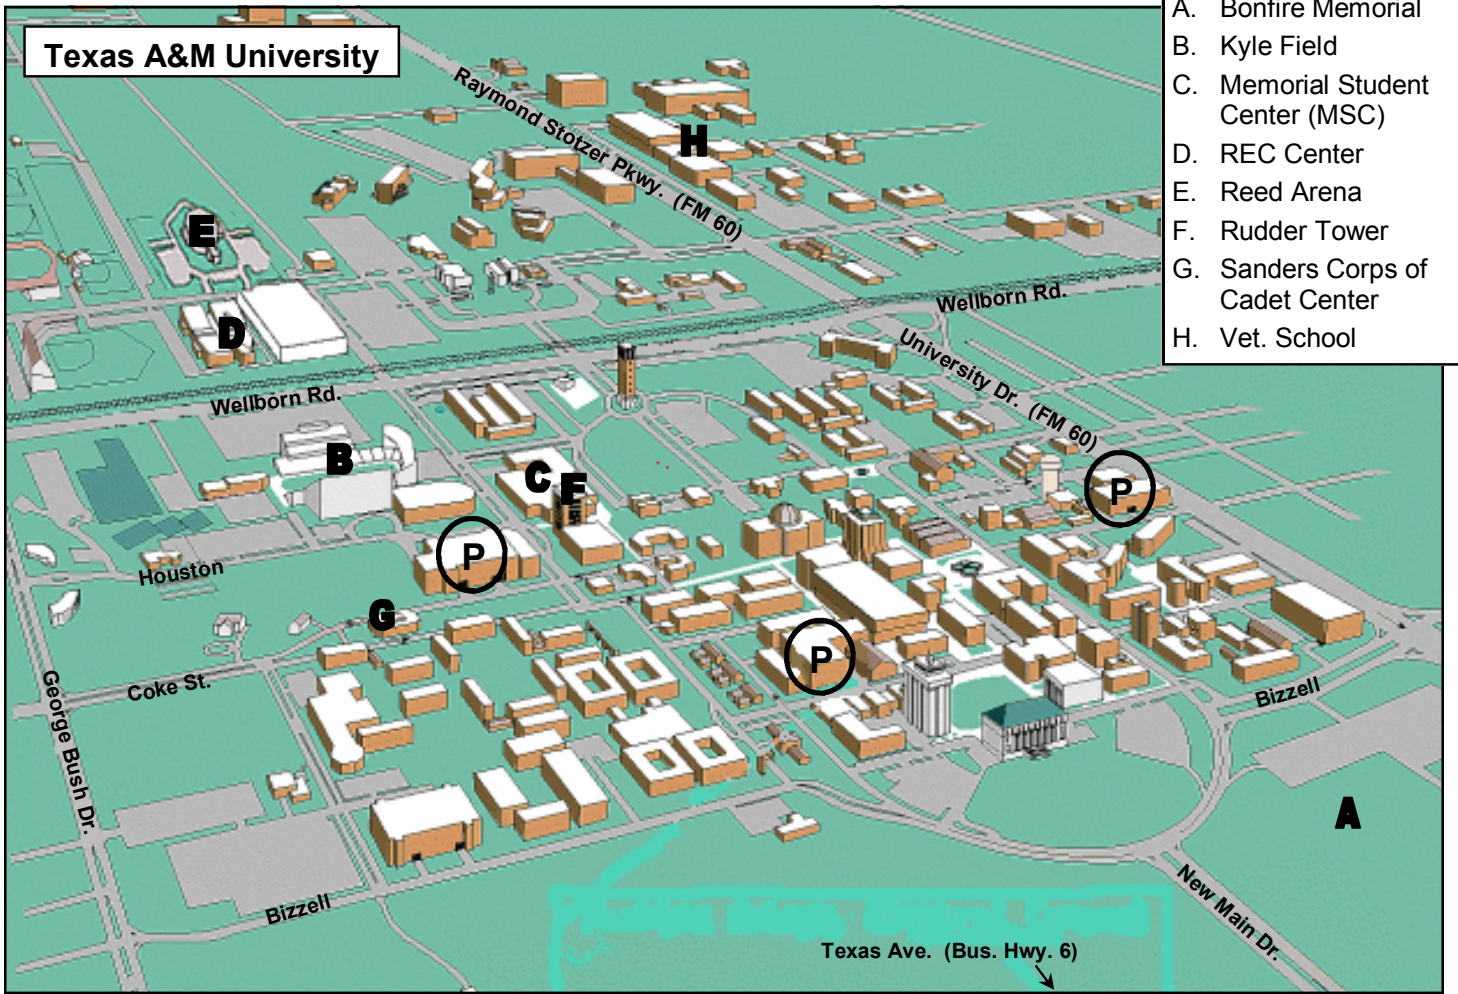

- A. Bonfire Memorial
- B. Kyle Field
- C. Memorial Student Center (MSC)
- D. REC Center
- E. Reed Arena
- F. Rudder Tower
- G. Sanders Corps of Cadet Center
- H. Vet. School