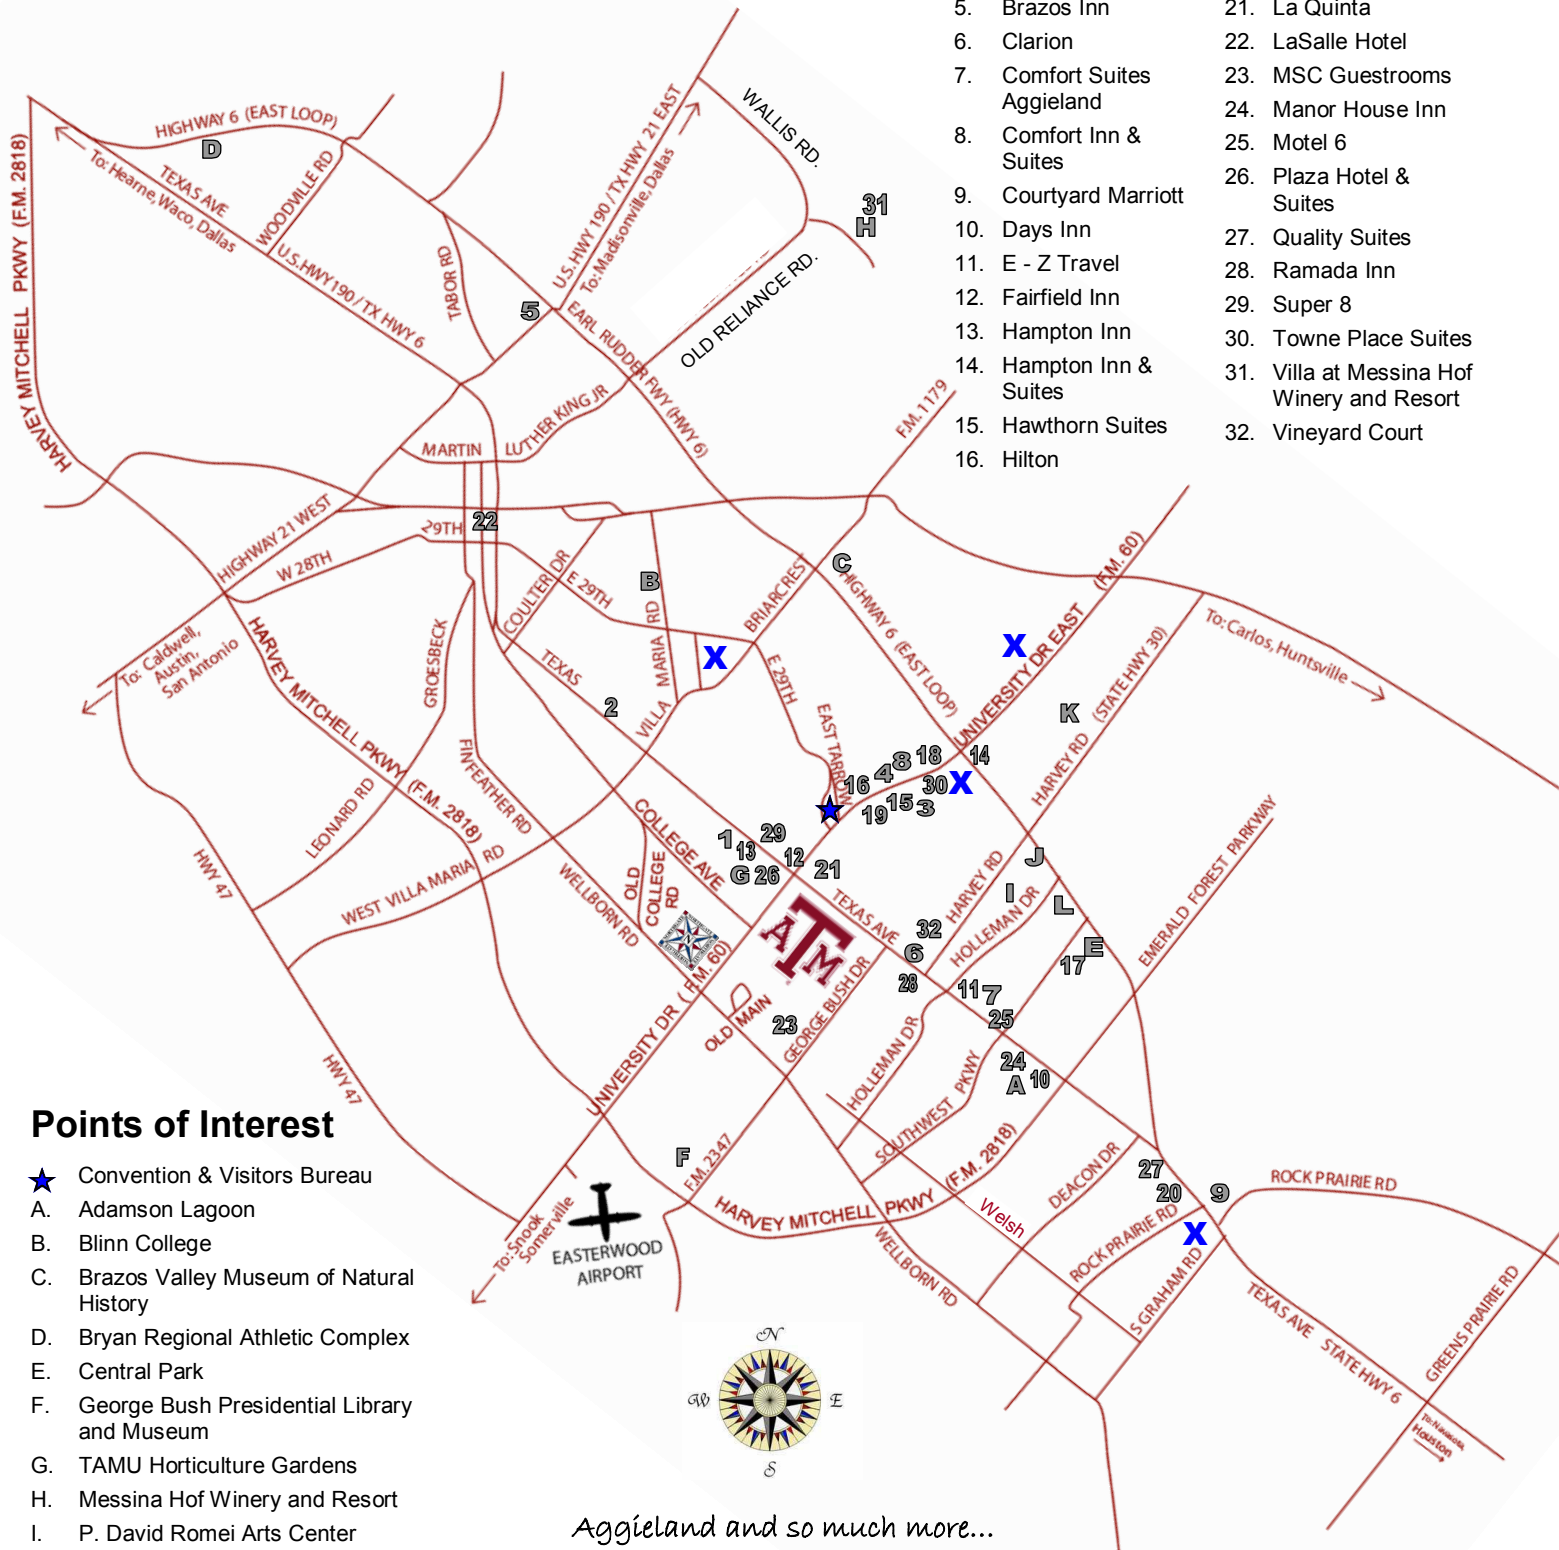

## Bryan - College Station Accommodations

- |                                      |  |
|--------------------------------------|--|
| 1. Aggieland Knights Inn             | 17. Holiday Inn Hotel & Suites             |
| 2. America's Best Value Inn & Suites | 18. Holiday Inn Express                    |
| 3. AmeriSuites Hotel                 | 19. Homewood Suites                        |
| 4. Best Western                      | 20. Howard Johnson Express                 |
| 5. Brazos Inn                        | 21. La Quinta                              |
| 6. Clarion                           | 22. LaSalle Hotel                          |
| 7. Comfort Suites Aggieland          | 23. MSC Guestrooms                         |
| 8. Comfort Inn & Suites              | 24. Manor House Inn                        |
| 9. Courtyard Marriott                | 25. Motel 6                                |
| 10. Days Inn                         | 26. Plaza Hotel & Suites                   |
| 11. E - Z Travel                     | 27. Quality Suites                         |
| 12. Fairfield Inn                    | 28. Ramada Inn                             |
| 13. Hampton Inn                      | 29. Super 8                                |
| 14. Hampton Inn & Suites             | 30. Towne Place Suites                     |
| 15. Hawthorn Suites                  | 31. Villa at Messina Hof Winery and Resort |
| 16. Hilton                           | 32. Vineyard Court                         |

### Historic Downtown Bryan

- A. Carnegie Library
- B. Children's Museum
- C. LaSalle Hotel
- D. Old Bryan Marketplace
- E. Palace Theater